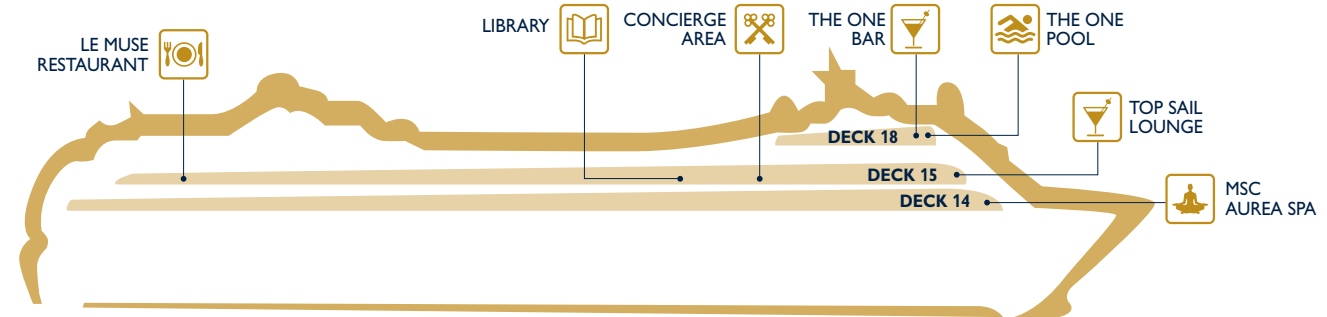

- **DECK 18**
  - The One Bar
  - The One Pool
  - TOP 18 Exclusive Solarium
- **DECK 16**
  - 4D Cinema
  - F1 Simulator
  - Galaxy disco Restaurant
  - Games Arcade
  - Le Prue solarium & whirlpool bath
  - MSC Sports Arena
  - Shuffleboard
  - Sky & Stars library
  - Teens Toboga
- **DECK 15**
  - Concierge Area
  - Graffiti's*
  - I Puffi*
  - Le Muse Restaurant
  - Power-Walking Track
  - The Garden Bar
  - The Garden Pool
  - Top Sail Lounge
- **DECK 14**
  - Aqua Park
  - Calumet Buffet Restaurant
  - Gym
  - Le Sirene Covered pool
  - Manitou Buffet Restaurant
  - MSC Aurea Spa
  - Poseidon Bar
  - The Pool Shop
  - Tritone Bar
- **DECK 7**
  - Black & White Bar & Music
  - Caffè Italia
  - Eataly Steakhouse
  - Galleria d'Arte
  - Golden Jazz Bar
  - La Cantina di Bacco
  - La Luna Piano Bar
  - Photo Gallery
  - Photo Shop
  - Pantheon Theatre
  - Ristorante Italia
  - Shops
  - Sports Bar
- **DECK 6**
  - Casinò Veneziano
  - Excursion Office
  - Games Arcade
  - Pantheon Theatre
  - Piazza del Doge
  - Shops
  - Silver Lounge
  - The Black Crab Restaurant
  - The Cigar Lounge
  - Villa Rossa Restaurant
  - Voyagers Club Info Point
- **DECK 5**
  - Cybercafé
  - Divina Bar
  - Reception - Guest service
  - The Black Crab Restaurant
- **DECK 4**
  - Medical Center
  - Tender Access

*I PUFFI includes Baby, Mini & Juniors club, GRAFFITI'S includes Young club and Teens club.

MSC YACHT CLUB	Deck
CONCIERGE AREA	15
LE MUSE RESTAURANT	15
LIBRARY	15
MSC AUREA SPA	14
THE ONE BAR	18
THE ONE POOL	18
TOP SAIL LOUNGE	15