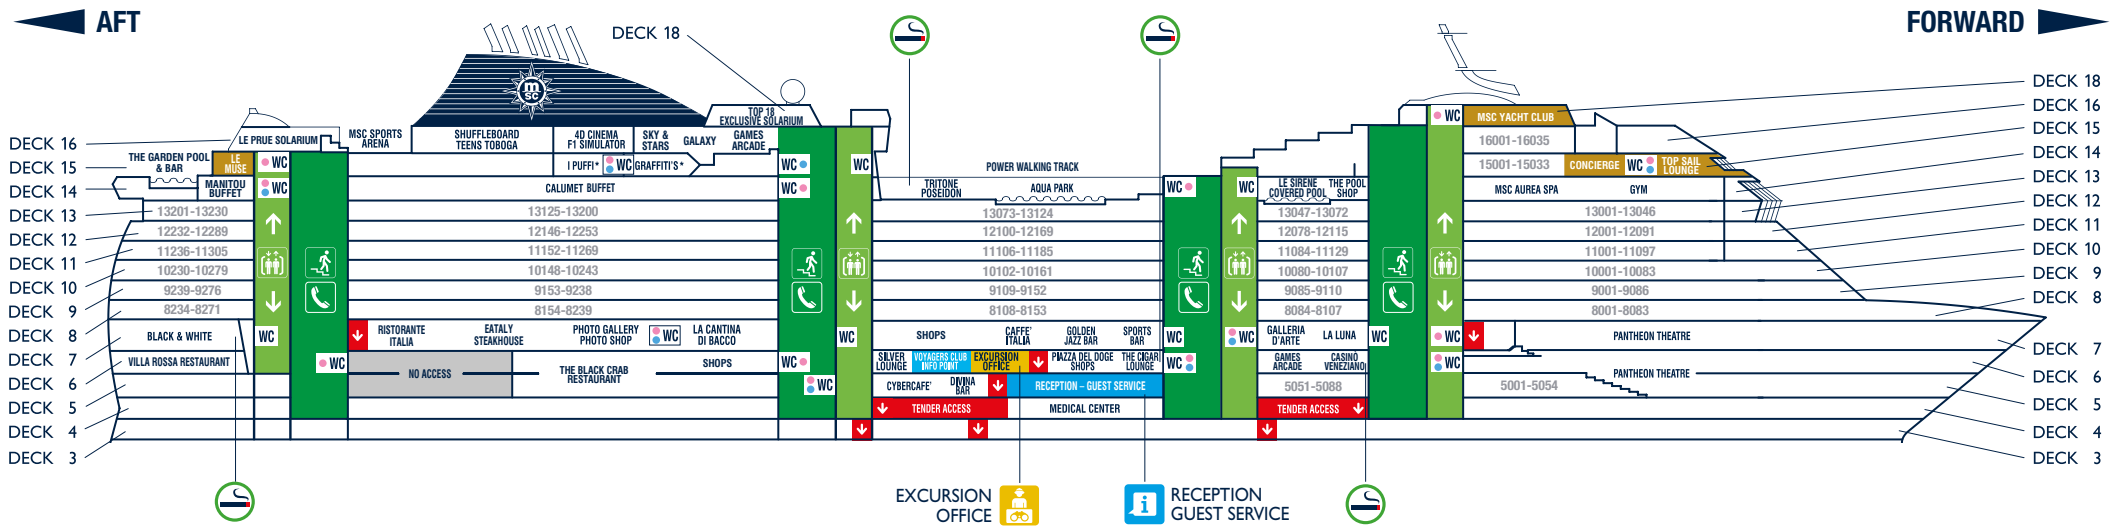

USEFUL NUMBERS	
RECEPTION - GUEST SERVICE	99
EXCURSION OFFICE	2804
MEDICAL EMERGENCY	115
MINI & JUNIORS CLUB	2890
MSC AUREA SPA	2732
JEAN LOUIS DAVID - HAIR SALON	2730
ONBOARD EMERGENCY NUMBER	2300
MSC DIVINA (for ship emergency)	On your Cruise Card

TECHNICAL INFORMATION	
GROSS TONNAGE	139.072 tons
LENGTH / HEIGHT	333,30 m / 67,69 m
TOTAL NUMBER OF GUESTS	4.345
CREW MEMBERS	1.388
LIFTS	26
VOLTAGE	110/220 volts
WI-FI	Everywhere on board
POOLS	4
DECKS	18

ASSEMBLY STATION			DECK
	<b>C</b>	Casinò Veneziano	<b>6</b>
	<b>D</b>	La Luna Piano Bar	<b>7</b>
	<b>E</b>	Piazza del Doge	<b>6</b>
	<b>F</b>	Sports Bar & Golden Jazz Bar	<b>7</b>
	<b>G</b>	La Cantina di Bacco & Photo Gallery	<b>7</b>
	<b>H</b>	Eataly Steakhouse & Galleria d'Arte	<b>7</b>
	<b>I</b>	Black & White	<b>7</b>