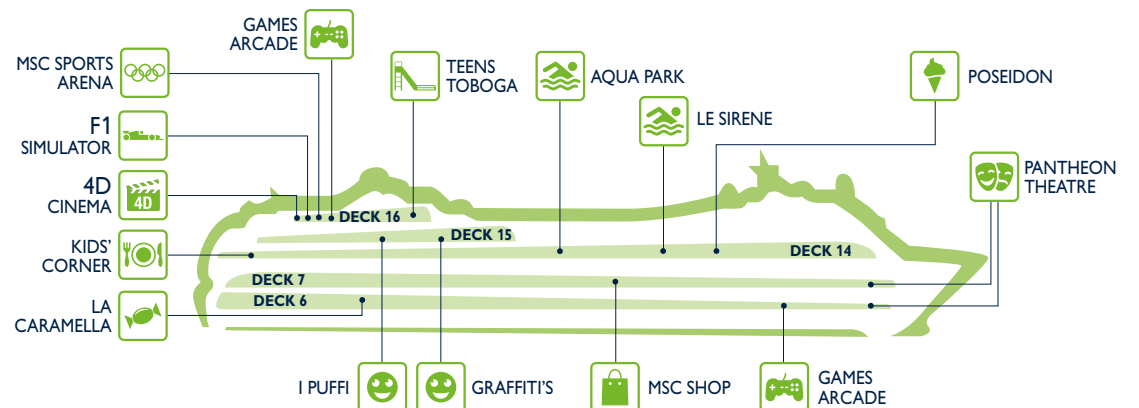

# SHOPPING

Shops	Deck
ACCESSORIES SHOP	6
EATALY	7
EXCURSION OFFICE	6
IL GIOIELLO	6
L'ANGOLO DELL'OGGETTO	6
LA BOUTIQUE	6
LA CAMELLA	6

Shops	Deck
LA PROFUMERIA	7
MSC AUREA SPA	14
MSC SHOP	7
PHOTO SHOP	7
THE MINI MALL	6
THE POOL SHOP	14

# ENTERTAINMENT

Fun	Deck
4D CINEMA	16
AQUA PARK	14
BLACK & WHITE	7
CASINÒ VENEZIANO	6
CYBERCAFÈ	5
F1 SIMULATOR	16
GALAXY	16
GALLERIA D'ARTE	7
GRAFFITIS (12-17 yrs)*	15

Fun	Deck
GAMES ARCADE	6
	16
LA LUNA PIANO BAR	7
LE SIRENE (Covered Pool)	14
PANTHEON THEATRE	6
	7
SHUFFLEBOARD	16
SKY & STARS	16
SPORTS BAR	7
THE GARDEN POOL	15

# FAMILY & FUN

Family Areas	Deck
4D CINEMA	16
AQUA PARK	14
F1 SIMULATOR	16
GAMES ARCADE	6
	16
GRAFFITIS (12-17 yrs)*	15
I PUFFI (under 12 yrs)*	15
KIDS' CORNER (Buffet)	14
LA CAMELLA	6

Family Areas	Deck
LE SIRENE (Covered Pool)	14
MSC SHOP	7
MSC SPORTS ARENA	16
PANTHEON THEATRE	6
	7
POSEIDON	14
TEENS TOBOGA	15
	16

\*I PUFFI includes Baby, Mini & Juniors club. GRAFFITIS includes Young club and Teens club.