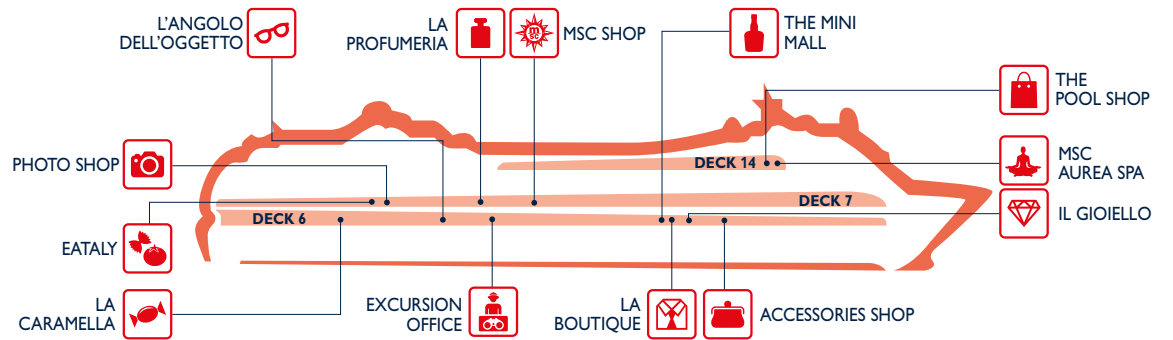

Restaurants	Deck
CALUMET BUFFET RESTAURANT	14
EATALY STEAKHOUSE	7
GALAXY	16

Restaurants	Deck
LA CANTINA DI BACCO (Eataly pizza & wine)	7
MANITOU BUFFET RESTAURANT	14
RISTORANTE ITALIA	7
SPORTS BAR (American finger food)	7
THE BLACK CRAB	5
	6
VILLA ROSSA	6

Outdoor Bars	Deck
LE SIRENE	14
POSEIDON	14
THE GARDEN BAR	15
TOP 18 BAR	18
TRITONE	14

# SHOPPING

Shops	Deck
ACCESSORIES SHOP	6
EATALY	7
EXCURSION OFFICE	6
IL GIOIELLO	6
L'ANGOLO DELL'OGGETTO	6
LA BOUTIQUE	6
LA CAMELLA	6

Shops	Deck
LA PROFUMERIA	7
MSC AUREA SPA	14
MSC SHOP	7
PHOTO SHOP	7
THE MINI MALL	6
THE POOL SHOP	14