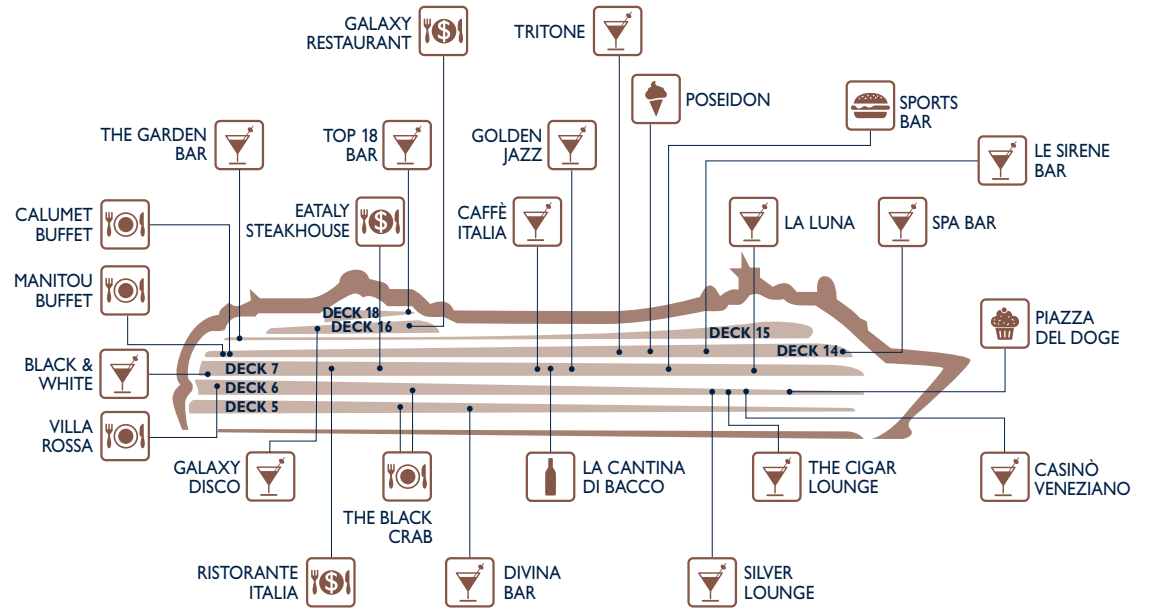

EAT & DRINK

Bars	Deck
BLACK & WHITE	7
CAFFÈ ITALIA	7
CASINÒ VENEZIANO	6
DIVINA BAR	5
GALAXY DISCO	16
GOLDEN JAZZ BAR	7
LA LUNA PIANO BAR	7
PIAZZA DEL DOGE (pastry & ice cream)	6
SILVER LOUNGE	6
SPA BAR	14
THE CIGAR LOUNGE	6

Restaurants	Deck
CALUMET BUFFET RESTAURANT	14
EATALY STEAKHOUSE	7
GALAXY	16

Restaurants	Deck
LA CANTINA DI BACCO (Eataly pizza & wine)	7
MANITOU BUFFET RESTAURANT	14
RISTORANTE ITALIA	7
SPORTS BAR (American finger food)	7
THE BLACK CRAB	5
	6
VILLA ROSSA	6

Outdoor Bars	Deck
LE SIRENE	14
POSEIDON	14
THE GARDEN BAR	15
TOP 18 BAR	18
TRITONE	14