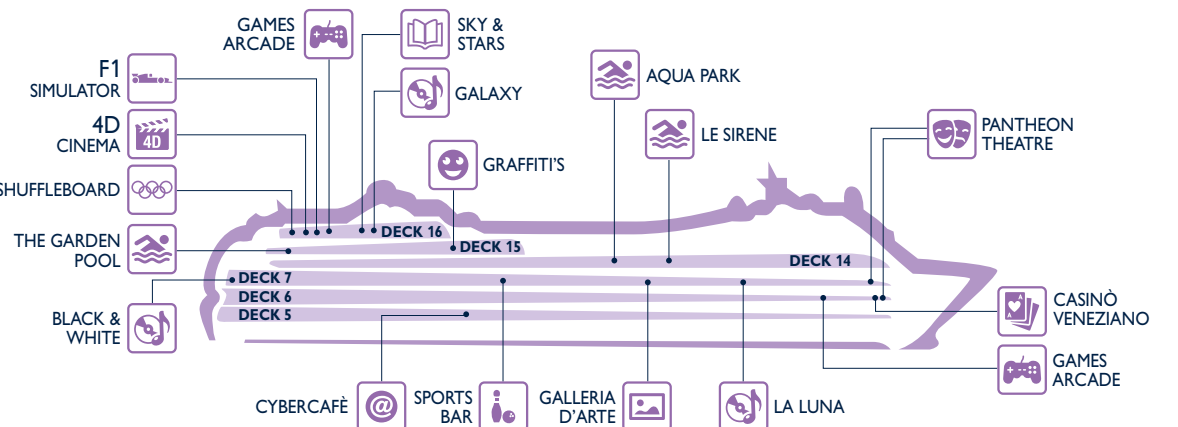

Outdoor Bars	Deck
LE SIRENE	14
POSEIDON	14
THE GARDEN BAR	15
TOP 18 BAR	18
TRITONE	14

# SHOPPING

Shops	Deck
ACCESSORIES SHOP	6
EATALY	7
EXCURSION OFFICE	6
IL GIOIELLO	6
L'ANGOLO DELL'OGGETTO	6
LA BOUTIQUE	6
LA CAMELLA	6

Shops	Deck
LA PROFUMERIA	7
MSC AUREA SPA	14
MSC SHOP	7
PHOTO SHOP	7
THE MINI MALL	6
THE POOL SHOP	14

# ENTERTAINMENT

Fun	Deck
4D CINEMA	16
AQUA PARK	14
BLACK & WHITE	7
CASINÒ VENEZIANO	6
CYBERCAFÈ	5
F1 SIMULATOR	16
GALAXY	16
GALLERIA D'ARTE	7
GRAFFITIS (12-17 yrs)*	15

Fun	Deck
GAMES ARCADE	6
	16
LA LUNA PIANO BAR	7
LE SIRENE (Covered Pool)	14
PANTHEON THEATRE	6
	7
SHUFFLEBOARD	16
SKY & STARS	16
SPORTS BAR	7
THE GARDEN POOL	15

# FAMILY & FUN

Family Areas	Deck
4D CINEMA	16
AQUA PARK	14
F1 SIMULATOR	16
GAMES ARCADE	6
	16
GRAFFITIS (12-17 yrs)*	15
I PUFFI (under 12 yrs)*	15
KIDS' CORNER (Buffet)	14
LA CAMELLA	6

Family Areas	Deck
LE SIRENE (Covered Pool)	14
MSC SHOP	7
MSC SPORTS ARENA	16
PANTHEON THEATRE	6
	7
POSEIDON	14
TEENS TOBOGA	15
	16